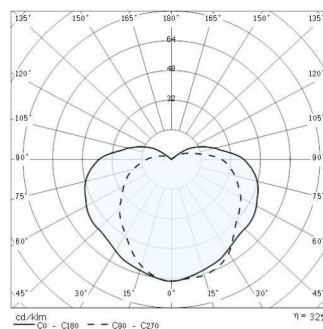

## EKO+19/G

<b>Part number</b>	302017
<b>Lampholder:</b>	E27
<b>Light Source:</b>	INCANDESCENT LAMPS (A60)
<b>Wattage:</b>	1x60 W
<b>Finish:</b>	GR-20 / Metallic grey / Glossy
<b>Insulation class:</b>	I
<b>Degree of protection:</b>	IP66
<b>IK-J-xxIP:</b>	IK10 20J xx9
<b>Optic:</b>	SYMMETRIC EXTRA WIDE REFLECTOR
<b>Ta MIN luminaire:</b>	-30°
<b>Ta MAX luminaire:</b>	25°

### Photometric data

### Technical drawings