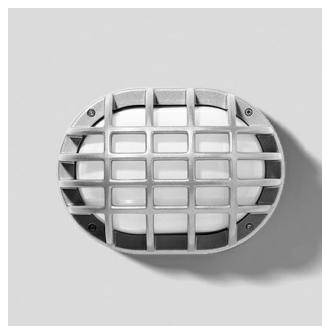

## EKO+19/G

<b>Part number</b>	302017
<b>Lampholder:</b>	E27
<b>Light Source:</b>	INCANDESCENT LAMPS (A60)
<b>Wattage:</b>	1x60 W
<b>Finish:</b>	GR-20 / Metallic grey / Glossy
<b>Insulation class:</b>	I
<b>Degree of protection:</b>	IP66
<b>IK-J-xxIP:</b>	IK10 20J xx9
<b>Optic:</b>	SYMMETRIC EXTRA WIDE REFLECTOR
<b>Ta MIN luminaire:</b>	-30°
<b>Ta MAX luminaire:</b>	25°

### Description

Wall and ceiling mounting luminaire for indoor and outdoor, comprising:

- Die-cast painted aluminium housing, ring and screens
- Pressed glass diffuser, white painted inside
- Aluminium reflector for incandescent versions
- EPDM gasket
- Diffuser stays securely hinged to the frame
- No through wiring
- Stainless steel locking screws